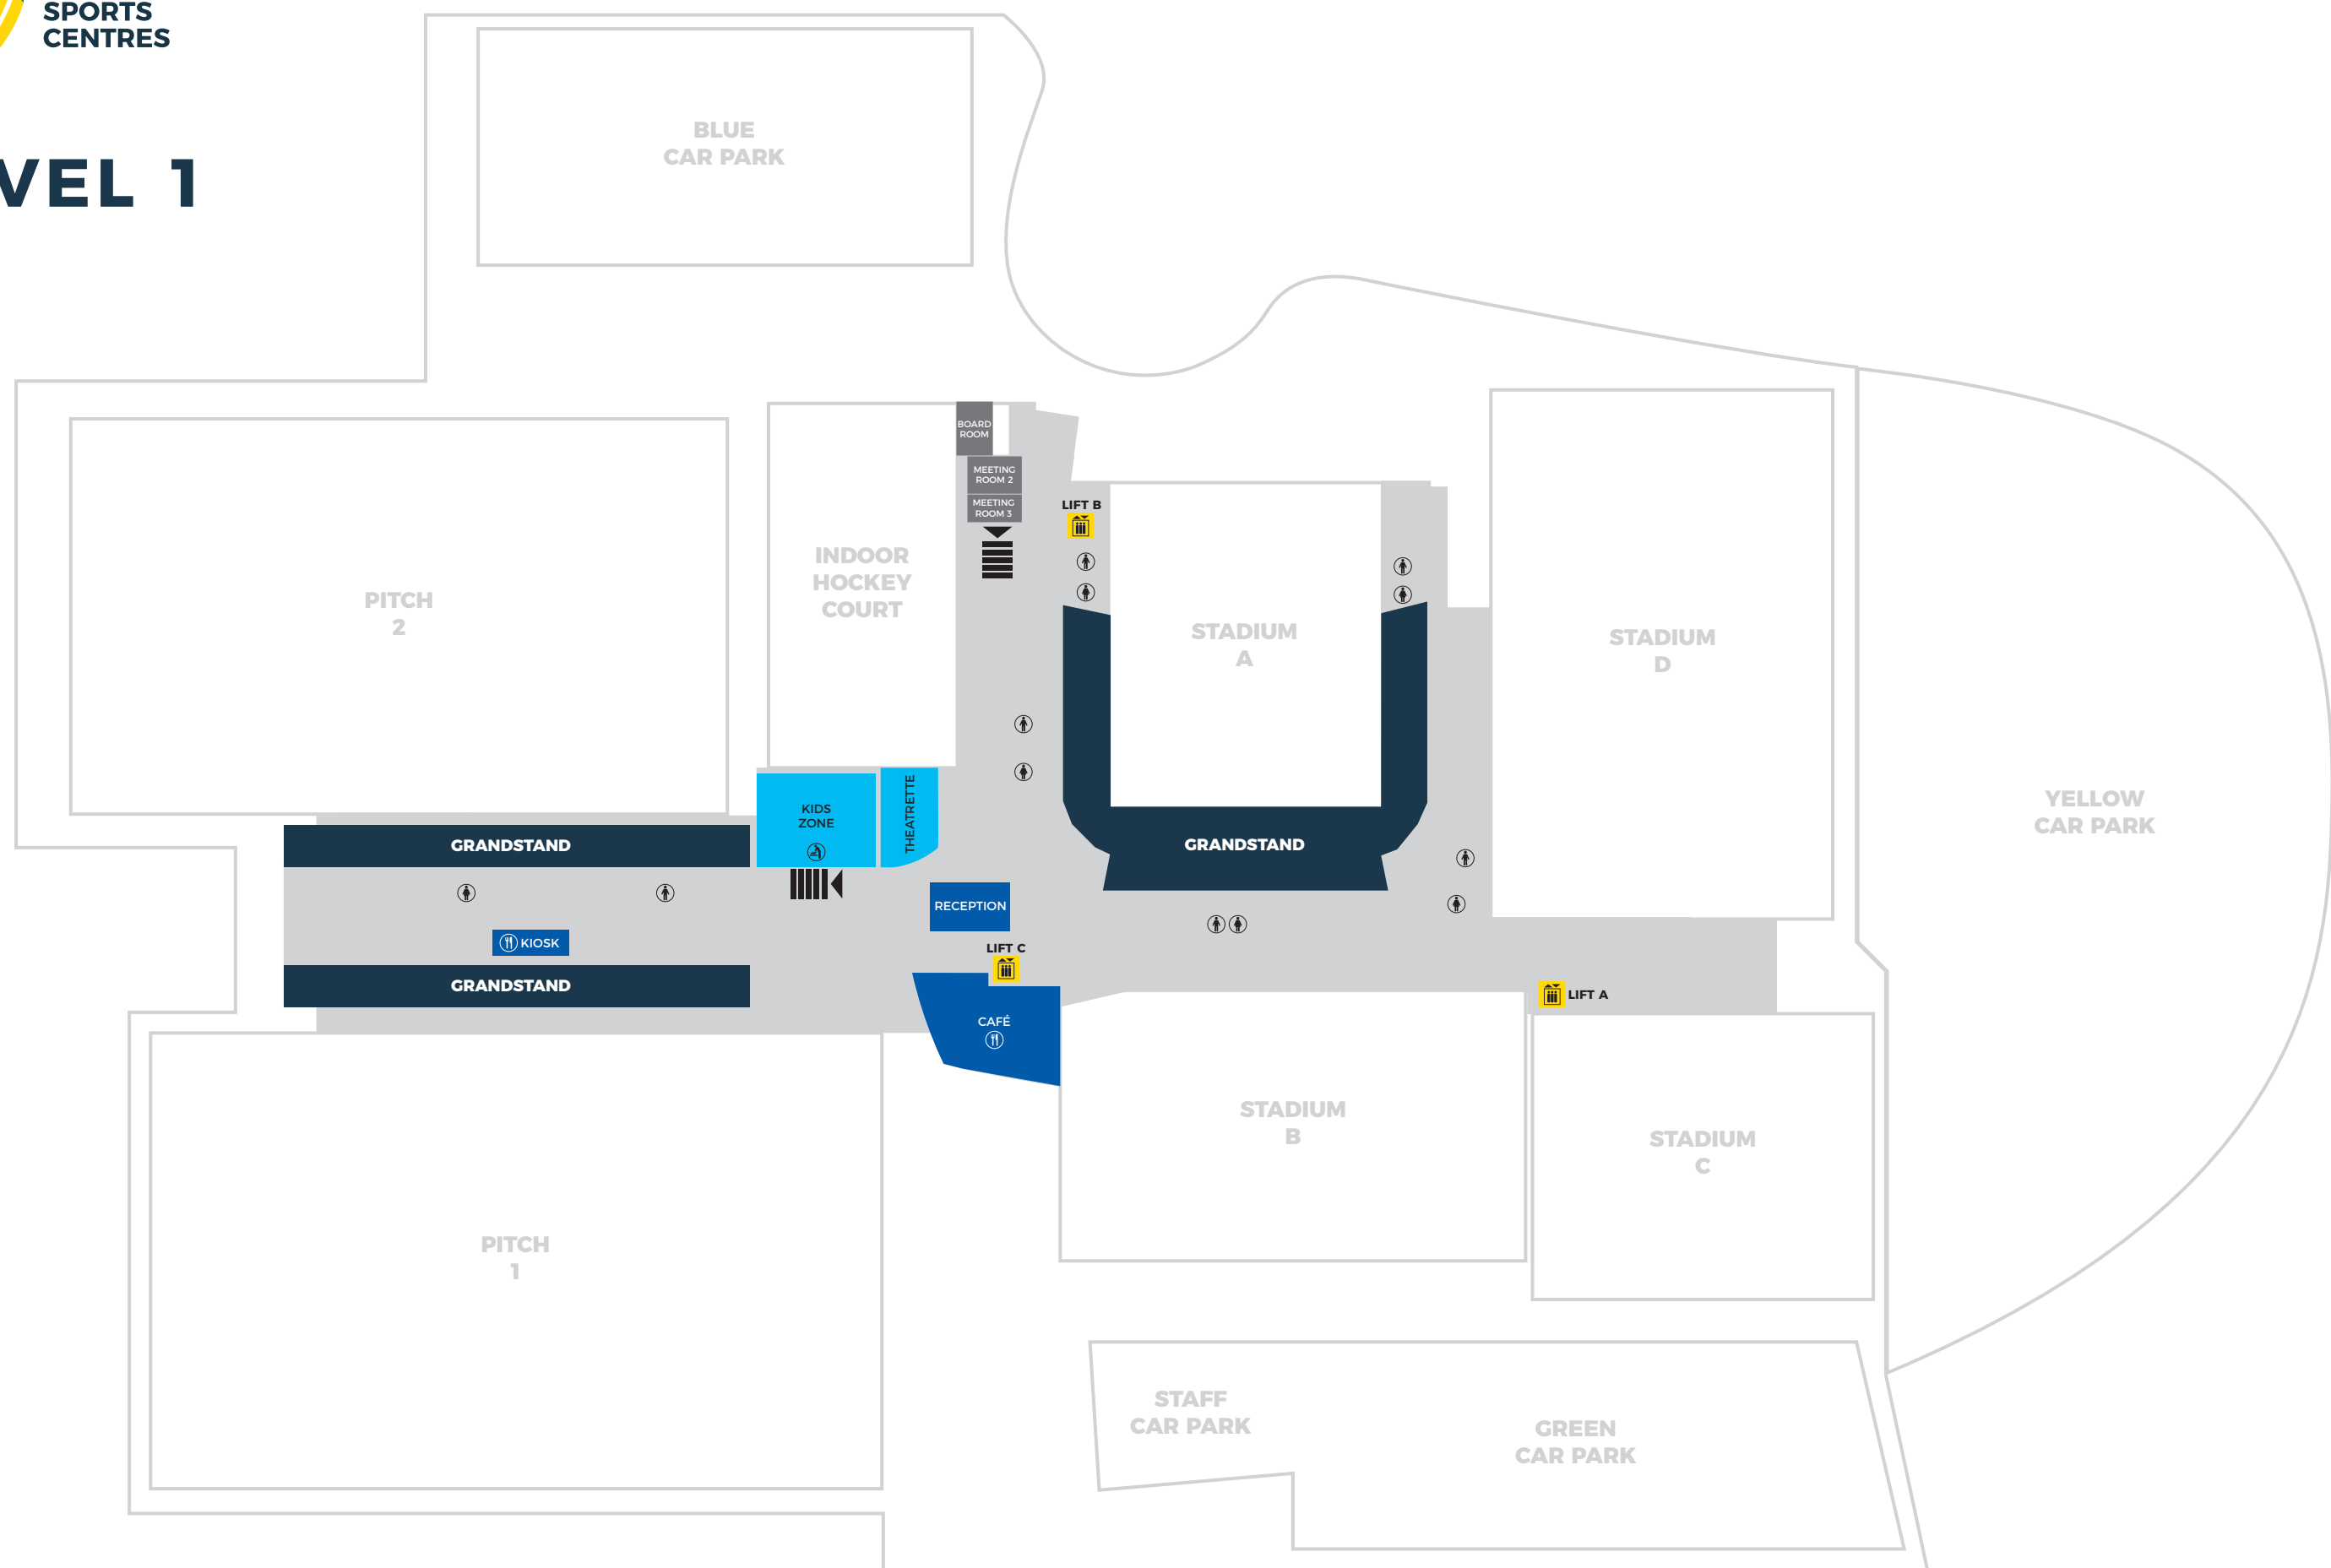

LEVEL 1

GROUND LEVEL

APC (Athlete Performance Centre)

Changing Places Toilet

Courtside Kiosk

Elite Change Room

Entry A

Entry B

First Aid

HOCKEY

Indoor Hockey Court
Pitch 1, 2

STADIUMS

Stadiums A, B, C, D

Recovery Pool

Tournament Office

LEVEL 1

Boardroom

Café

Hockey Grandstand

Kids Zone

Main Reception

Meeting Room 2, 3

Parkville Arena

Pitch Kiosk

Theatrette

LEVEL 2

Arena Functions
(Anne Henderson Room)

South Functions
(Olympian Room)

Sports House

OPENING HOURS

Monday – Friday 7.00am – 10.00pm

Weekends 7.00am – 8.00pm

Closed Public Holidays